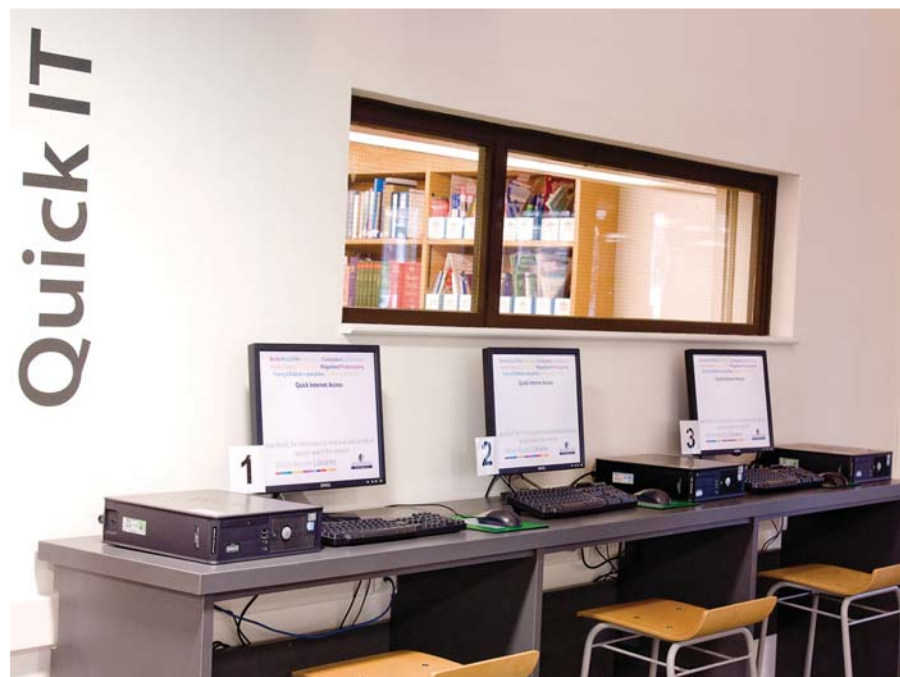

Quick IT

Bespoke

Just ask us – we've probably made something similar to your requirements!