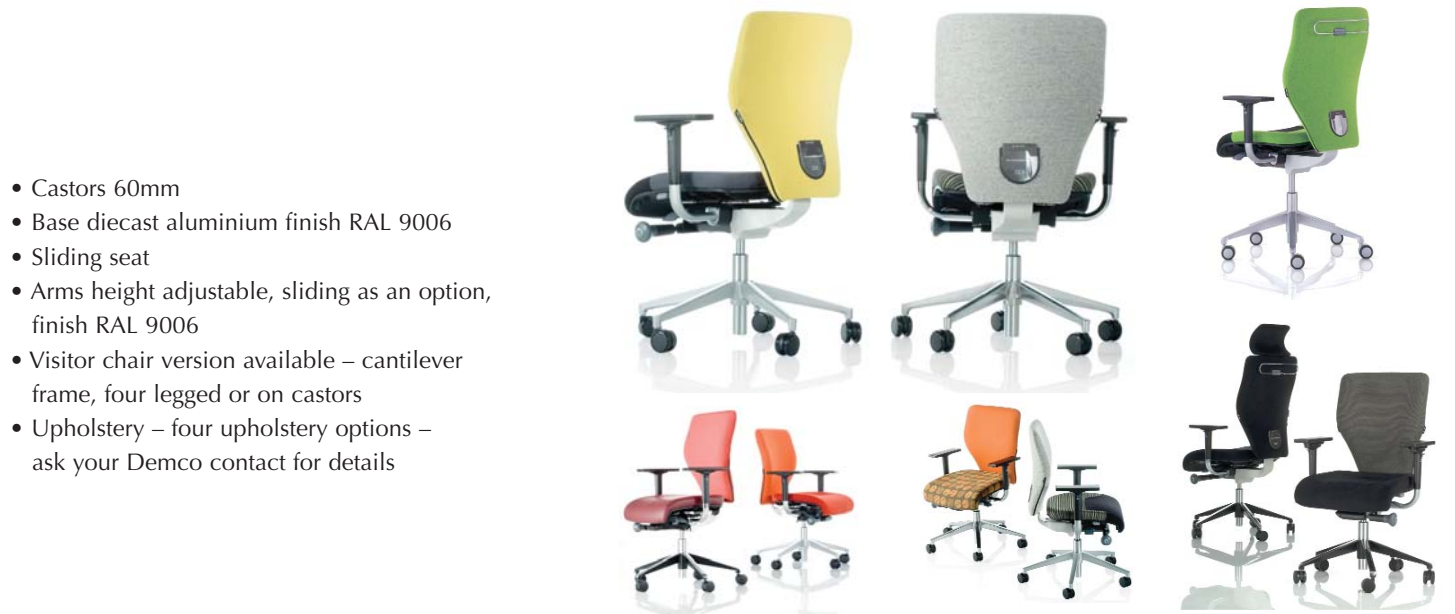

Joy

A superbly designed affordable chair

X10

Modern task seating to a high specification

G68

A superb mesh-back chair, with upholstered back option

- Available with castors or glides
- Black base as standard; light or dark grey at upcharge
- Available with or without arms – arms adjust
- Counter chair version available
- Visitor chair version available – cantilever frame, light or dark grey standard
- Upholstery – two-tone available